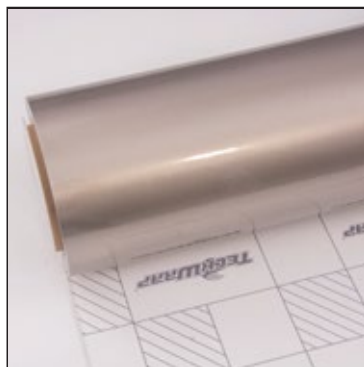

GLOSS ELECTRIC BLUE

SKU: MT03G

GLOSS CORNFLOWER BLUE

SKU: MT04G

GLOSS BEIGE LINEN

SKU: MT05G

Roll Size: 1.52m*18m (59.8"* 708.6", 4.98ft*59ft, 1.66yd* 19.6yd)

Prices listed at www.teckwrap.com include shipping cost.
Please visit www.teckwrap.com for product specifications and installation instructions.